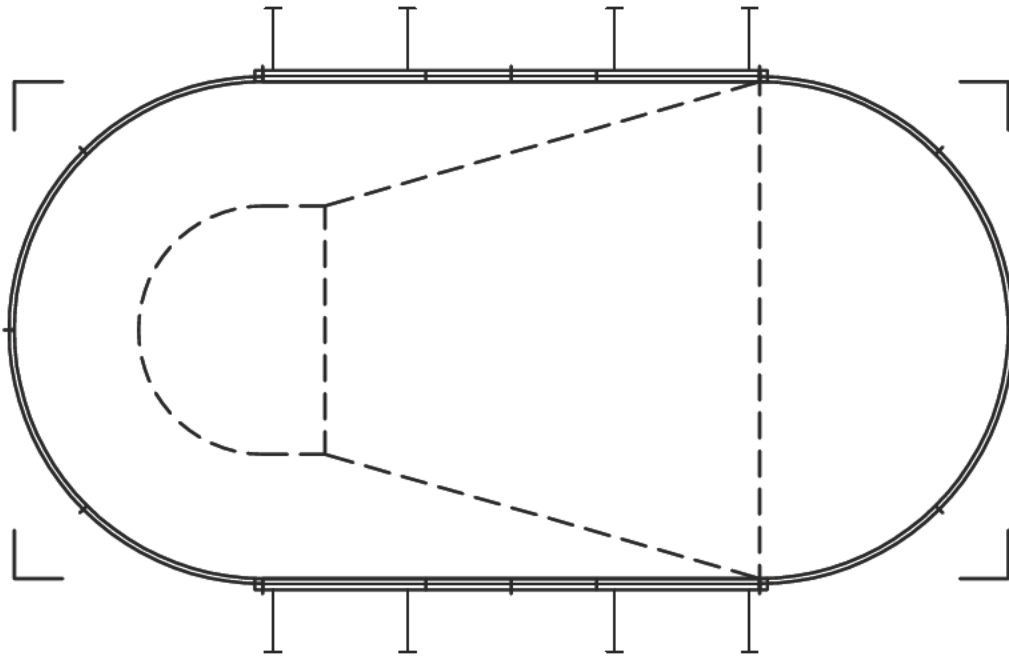

Radiant
POOLS®

OVAL

AVAILABLE SIZES

14 x 26*

16 x 32

18 x 36

20 x 40

*Non-Diving Pool

**AVAILABLE
WALL HEIGHTS**

52" / 48" / 42"

ENTRY OPTIONS

- Thermoplastic Walk-in Step
- Inside Stairs - Under liner

OVAL
