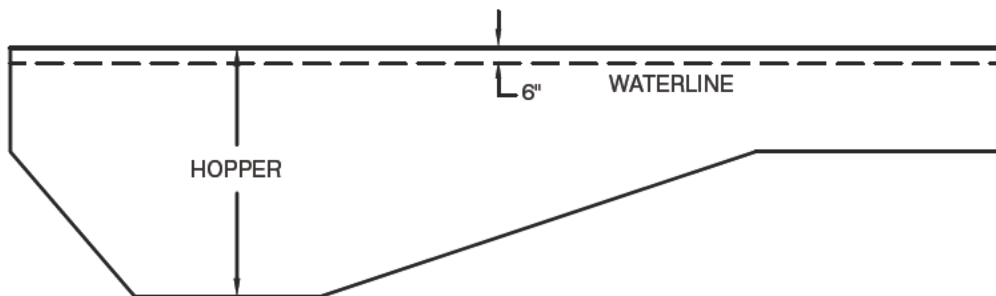

Radiant
POOLS®

OVAL

AVAILABLE SIZES

14 x 26*

16 x 32

18 x 36

20 x 40

*Non-Diving Pool

**AVAILABLE
WALL HEIGHTS**

52" / 48" / 42"

ENTRY OPTIONS

- Thermoplastic Walk-in Step
- Inside Stairs - Under liner

OVAL
