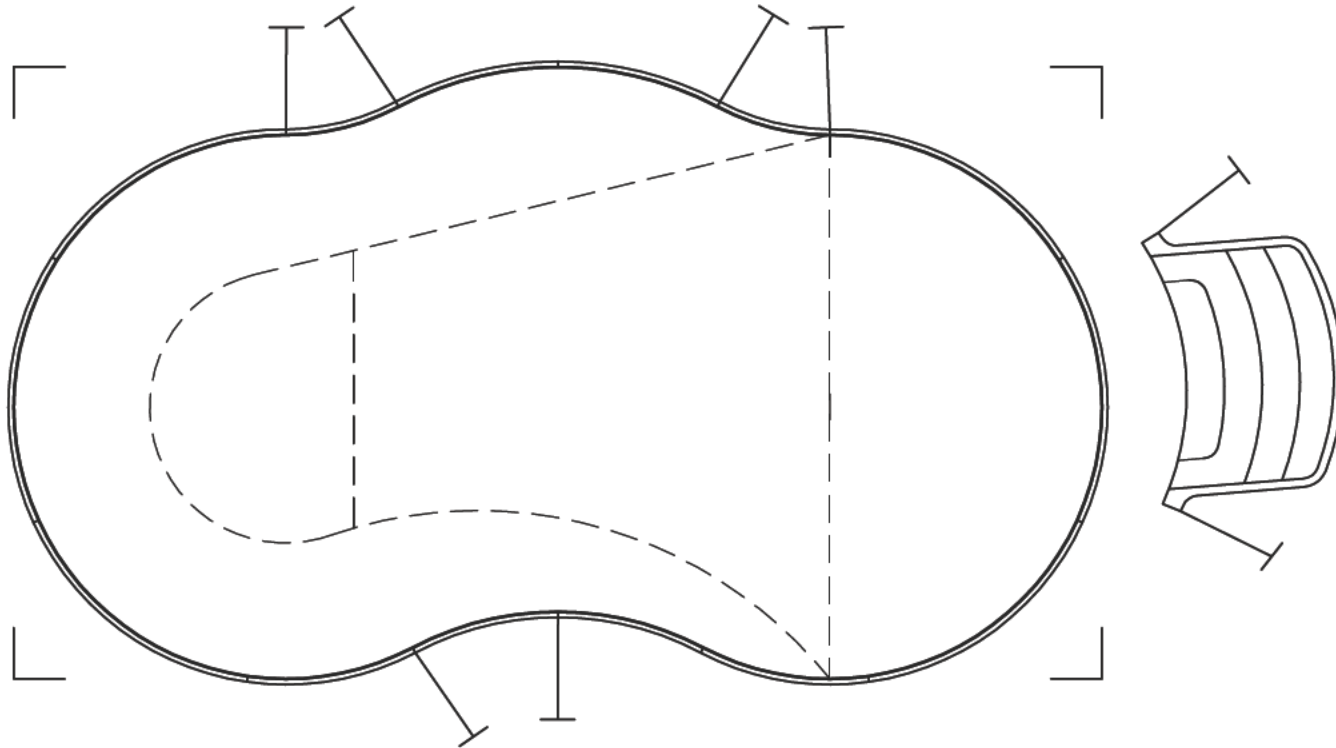

**BLUE LAGOON**

---

**AVAILABLE SIZES**

---

14' x 28'\*

18' x 32'

18' x 36'

22' x 37'

24' x 40'

\*Non-Diving Pool

---

**AVAILABLE  
WALL HEIGHTS**

---

52" / 48" / 42"

*(52" available as special order)*

---

**ENTRY OPTIONS**

---

- Thermoplastic Walk-in Step
- Inside Stairs - Under liner

---

**BLUE LAGOON**

---