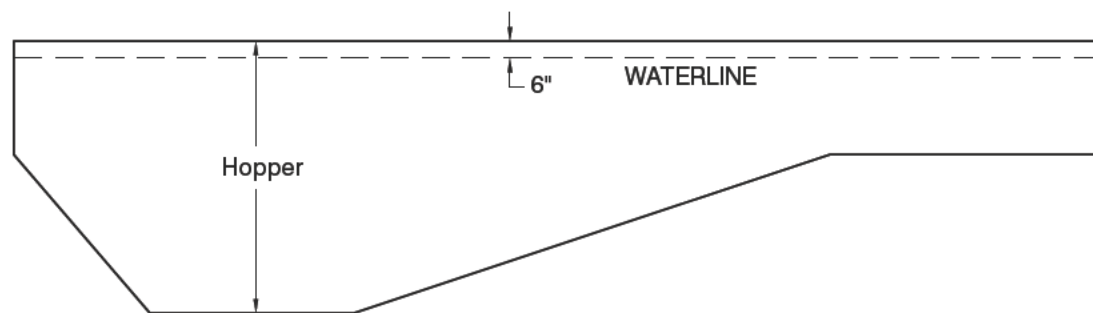

**BLUE LAGOON**

---

**AVAILABLE SIZES**

---

14' x 28'\*

18' x 32'

18' x 36'

22' x 37'

24' x 40'

\*Non-Diving Pool

---

**AVAILABLE  
WALL HEIGHTS**

---

52" / 48" / 42"

*(52" available as special order)*

---

**ENTRY OPTIONS**

---

- Thermoplastic Walk-in Step
- Inside Stairs - Under liner

---

**BLUE LAGOON**

---