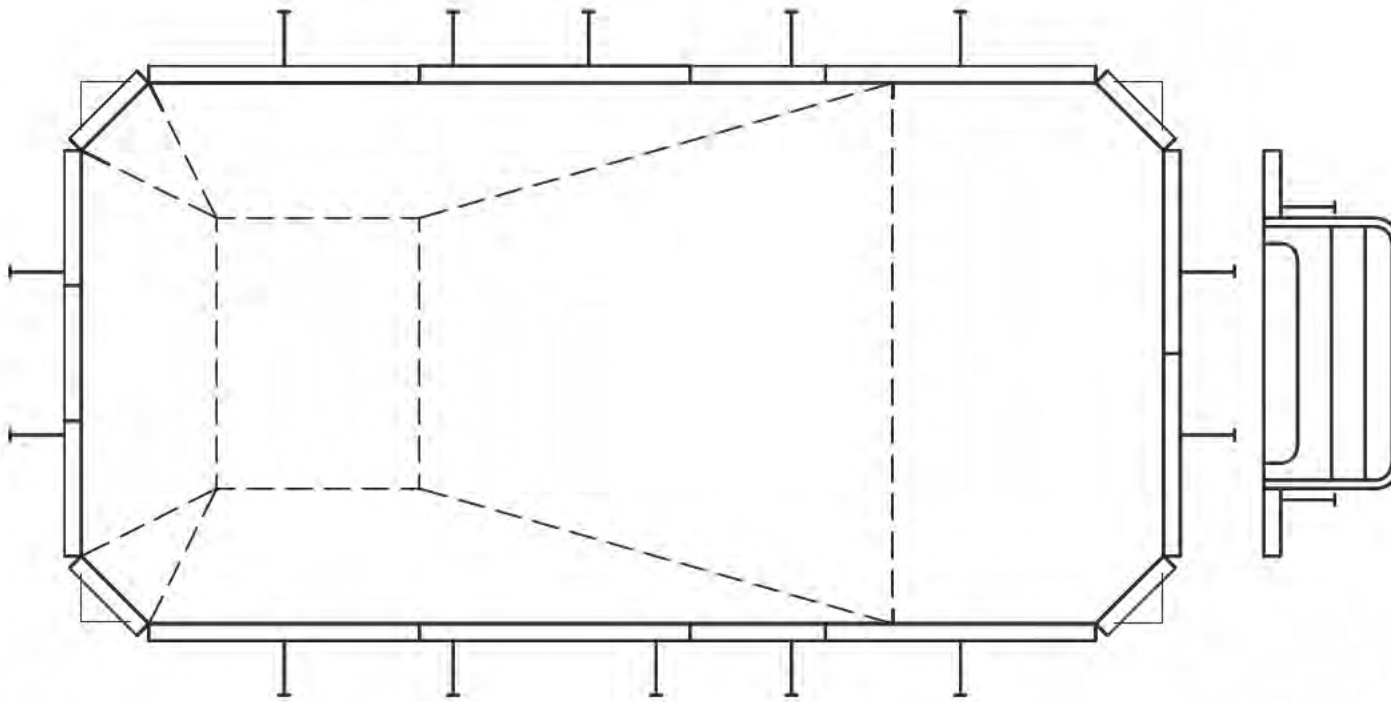

EMERALD

AVAILABLE SIZES

- 16 X 32
- 18 X 36
- 20 X 40

AVAILABLE WALL HEIGHTS

- 52" / 48" / 42"

ENTRY OPTIONS

- Thermoplastic Walk-in Step
- Inside Stairs - Under liner

EMERALD