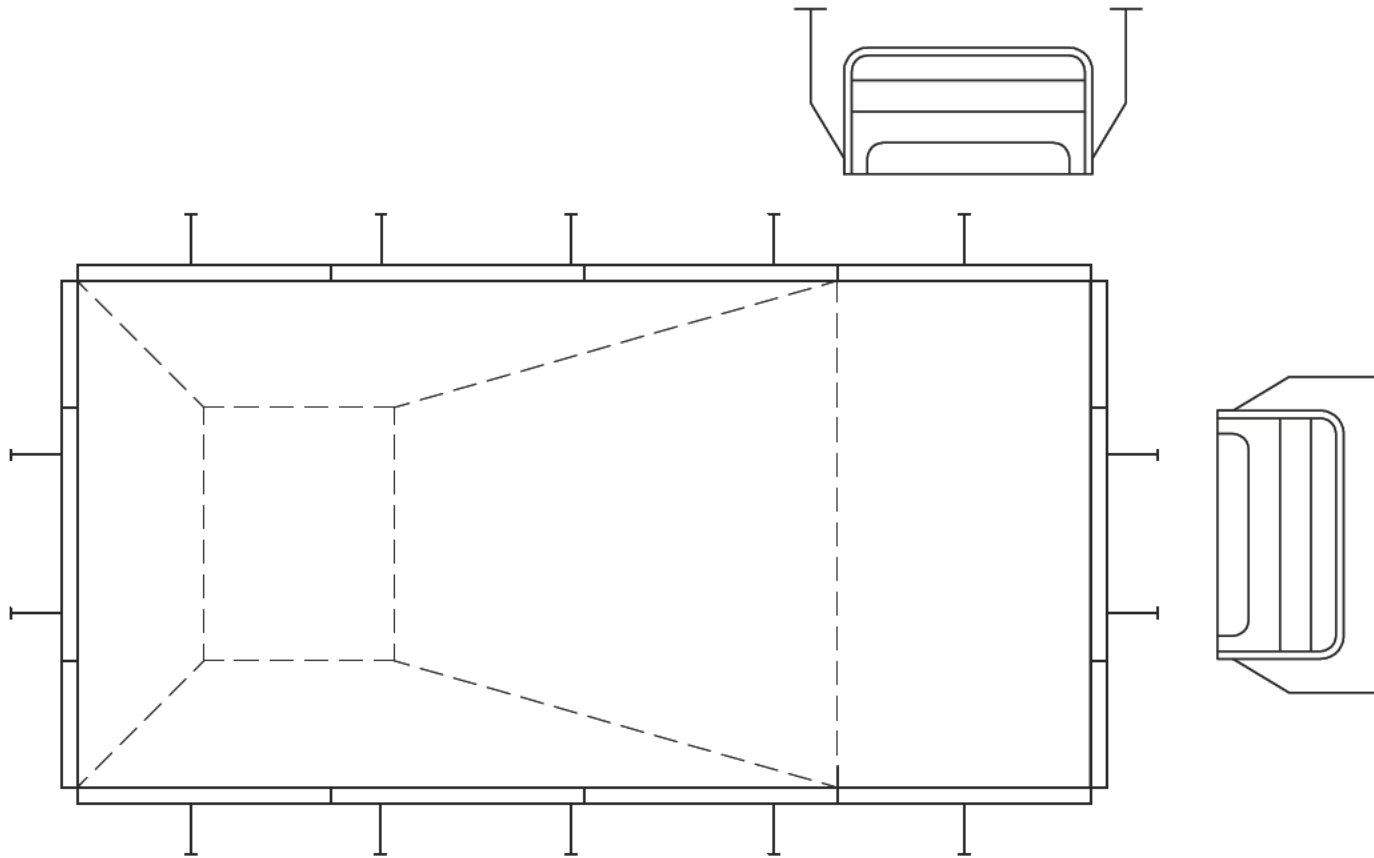

RECTANGLE

AVAILABLE SIZES

- 12 X 24*
- 14 X 28*
- 16 X 32
- 16 X 36
- 18 X 36
- 20 X 40

*Non-Diving Pool

AVAILABLE WALL HEIGHTS

52" / 48" / 42"

ENTRY OPTIONS

- Thermoplastic Walk-in Step
- Inside Stairs - Under liner

RECTANGLE