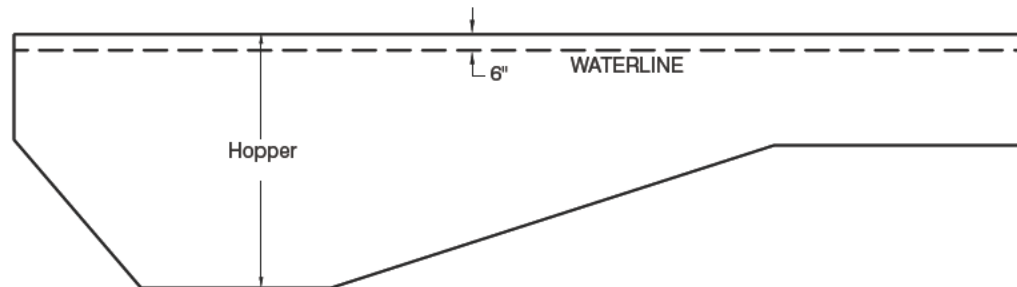

RECTANGLE

AVAILABLE SIZES

- 12 X 24*
- 14 X 28*
- 16 X 32
- 16 X 36
- 18 X 36
- 20 X 40

*Non-Diving Pool

AVAILABLE WALL HEIGHTS

52" / 48" / 42"

ENTRY OPTIONS

- Thermoplastic Walk-in Step
- Inside Stairs - Under liner

RECTANGLE